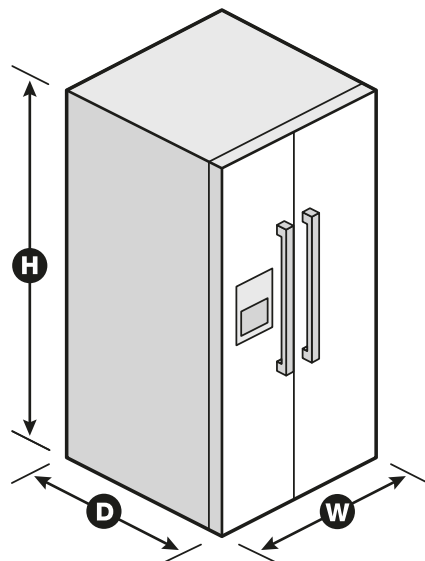

NOTE: Dimensions are for planning purposes only. For complete details, see Installation Instructions packed with product. Specifications subject to change without notice.