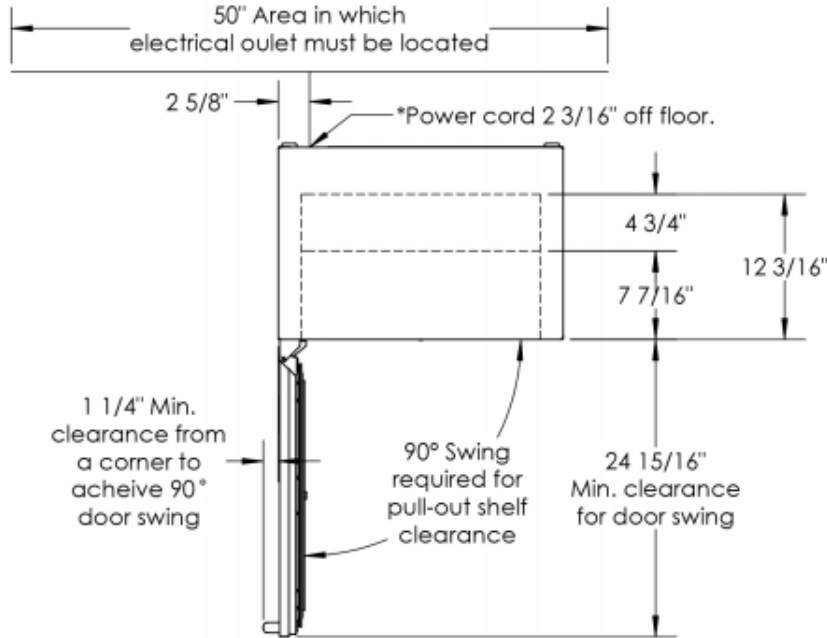

*Installation Notes: To achieve 24" install depth, you must recess the outlet 7/8" into the wall directly behind the unit, or place electrical connection adjacent to the installation cavity.*

**ACCESSORIES**

**SIGNATURE SERIES SHALLOW DEPTH  
18" DEPTH REFRIGERATOR**

CUSTOMER MODEL NUMBER	REGULATORY MODEL NUMBER	Hinge Side	Lock
HH24RS-4-1L	HH24RS4C-00-SLF0R	Left	No
HH24RS-4-1R	HH24RS4C-00-SRF0R	Right	No
HH24RS-4-2L	HH24RS4C-00-PL00R	Left	No
HH24RS-4-2R	HH24RS4C-00-PR00R	Right	No
HH24RS-4-3L	HH24RS4C-00-TLF0R	Left	No
HH24RS-4-3R	HH24RS4C-00-TRF0R	Right	No
HH24RS-4-4L	HH24RS4C-00-RL00R	Left	No
HH24RS-4-4R	HH24RS4C-00-RR00R	Right	No
HH24RS-4-1LL	HH24RS4C-00-SLFLR	Left	Yes
HH24RS-4-1RL	HH24RS4C-00-SRFLR	Right	Yes
HH24RS-4-2LL	HH24RS4C-00-PL0LR	Left	Yes
HH24RS-4-2RL	HH24RS4C-00-PR0LR	Right	Yes
HH24RS-4-3LL	HH24RS4C-00-TLFLR	Left	Yes
HH24RS-4-3RL	HH24RS4C-00-TRFLR	Right	Yes
HH24RS-4-4LL	HH24RS4C-00-RL0LR	Left	Yes
HH24RS-4-4RL	HH24RS4C-00-RR0LR	Right	Yes
HH24RO-4-1L	HH24RO4C-00-SLF0R	Left	No
HH24RO-4-1R	HH24RO4C-00-SRF0R	Right	No
HH24RO-4-2L	HH24RO4C-00-PL00R	Left	No
HH24RO-4-2R	HH24RO4C-00-PR00R	Right	No
HH24RO-4-3L	HH24RO4C-00-TLF0R	Left	No
HH24RO-4-3R	HH24RO4C-00-TRF0R	Right	No
HH24RO-4-4L	HH24RO4C-00-RL00R	Left	No
HH24RO-4-4R	HH24RO4C-00-RR00R	Right	No
HH24RO-4-1LL	HH24RO4C-00-SLFLR	Left	Yes
HH24RO-4-1RL	HH24RO4C-00-SRFLR	Right	Yes
HH24RO-4-2LL	HH24RO4C-00-PL0LR	Left	Yes
HH24RO-4-2RL	HH24RO4C-00-PR0LR	Right	Yes
HH24RO-4-3LL	HH24RO4C-00-TLFLR	Left	Yes
HH24RO-4-3RL	HH24RO4C-00-TRFLR	Right	Yes
HH24RO-4-4LL	HH24RO4C-00-RL0LR	Left	Yes
HH24RO-4-4RL	HH24RO4C-00-RR0LR	Right	Yes

**SIGNATURE SERIES SHALLOW DEPTH  
18" DEPTH REFRIGERATOR**

\* - Leg levelers can add 3/4" to these dimensions when fully extended.