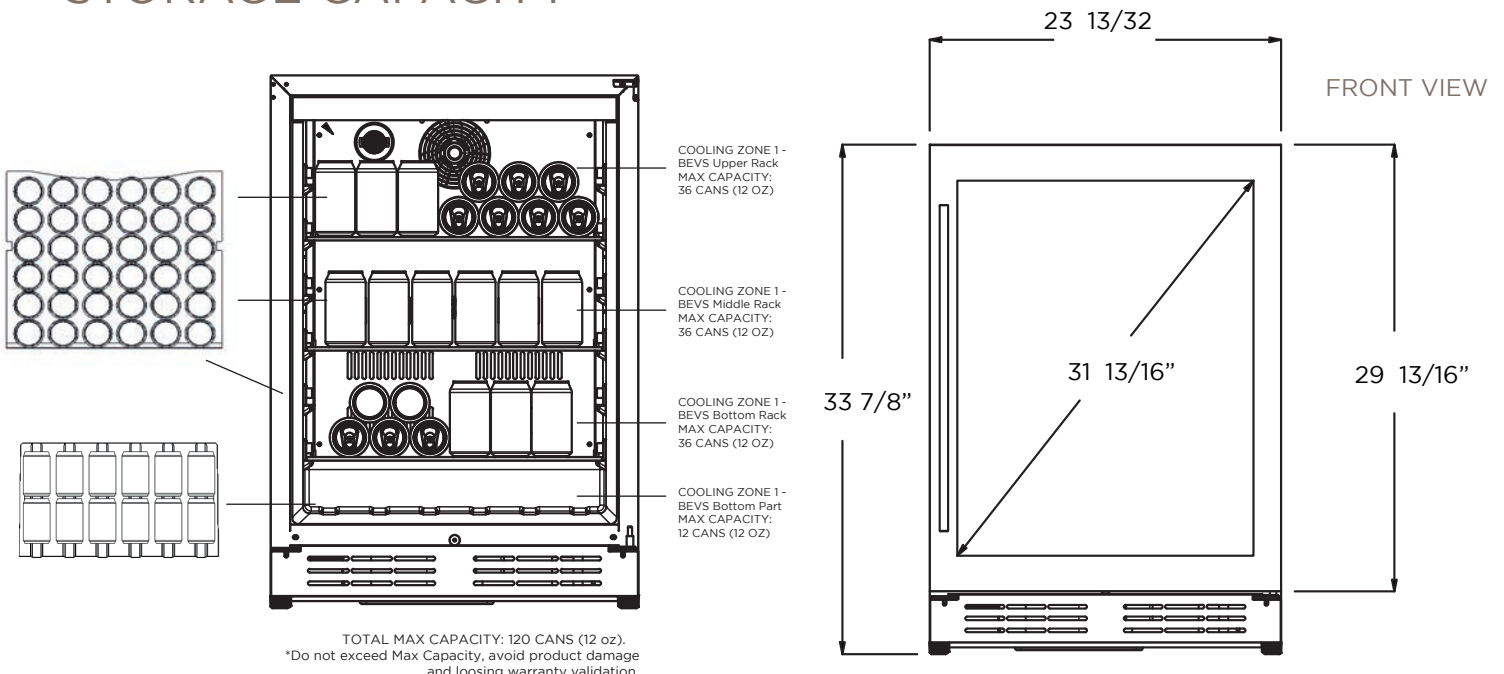

ELICA'S EXCLUSIVE
PLUS FEATURES

RISERVA - EBS51SS1 creates the dream conditions for your favorite seltzer drinks. This 24" undercabinet refrigerator has the capacity to fit up to 100 cans (12oz). Featuring 3 adjustable slide out Plexiglass shelves, 304 Stainless Steel

frame with double layered UV resistant glass door and an exclusive concealed hinge design that delivers a more refined appear and tighter fit within cabinetry.

STORAGE CAPACITY

EBS51SS1

Beverage Center | SINGLE DOOR SINGLE ZONE

| PRODUCT DESCRIPTION EBS51SS1 | | ELECTRICAL SPECIFICATIONS | |
|-------------------------------------|--|--|---------------|
| Width | 24" | Compressor Brand | Embraco |
| Dimensions | 23 13/32" W x 33 13/16" H x 23 5/8" D | Min. Circuit Required | 15A |
| Weight | 128 lbs | AC Power | 110-120V/60HZ |
| Installation Type | Built-in and Free Standing | Amperage | 0.95A |
| Refrigerant Type | R600a | Plug Type | B |
| Volume | 4.8 cu ft (135L) | OTHERS | |
| Total Capacity | > 120 cans (12 oz cans) | Superior Full Extension Racks | |
| Temperature Range | 34 to 65°F | Beverage Shelving made of Plexiglass | |
| Sound Level | 39 dBA | White LED Lights with 3 level KELVIN shade adjustment | |
| Door Finish | 304 Stainless Steel + Glass | Anti Vibration Technology | |
| Cabinet Finish | Black | Double Panel Glass Door, UV coated | |
| Interior Finish | Black | Sabbath Mode | |
| Hinge Design | Concealed | Stylish look with tubular handle | |
| Lighting | 3 Level White LED | | |
| Shelving | 3 Adjustable - Slide Out-Tempered Glass Shelves with Wood and Metal front Trim (without rollers) | KITS | |
| | | PRO Handle | KIT0175505 |
| Controls | Capacitive Touch with Display with White Numbers | | |
| DOOR | | WARRANTY | |
| Door Handle | Tubular | 2+1 Year Parts and In-Home Labor Warranty. Third year awarded after product registration on www.elica.com | |
| Door Glass | Tinted Dual Pane, Low-e Argon-filled | | |
| Reversible Door | Yes | | |

LINE DRAWING